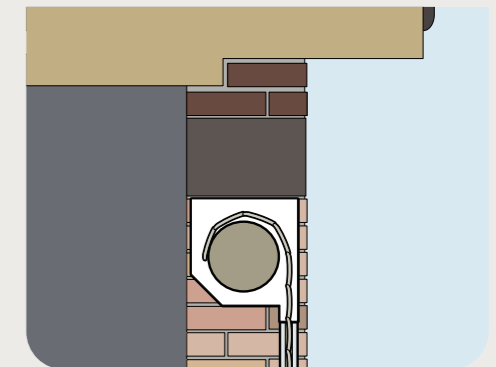

When the reveal fix option is chosen it may also be necessary to strengthen the lower edge of a 90° fascia when fitted partially or fully into a garage door opening, in order to prevent it from marking the door's curtain during operation.

*Except where the coil is fitted entirely behind the lintel