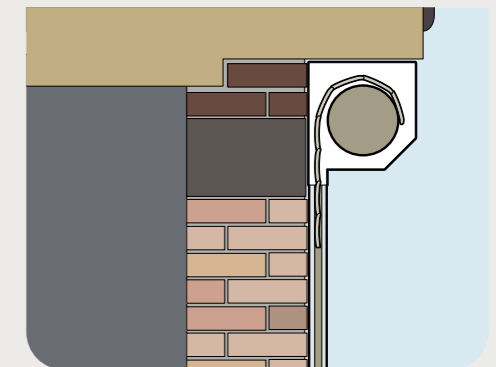

REVEAL Fixing (NOT SeceuroGlide Excel*):

Here SeceuroGlide is installed in the GARAGE OPENING itself. This option gives maximised internal space in the garage, whilst not obscuring the exterior of the garage. Requires good reveal headroom.