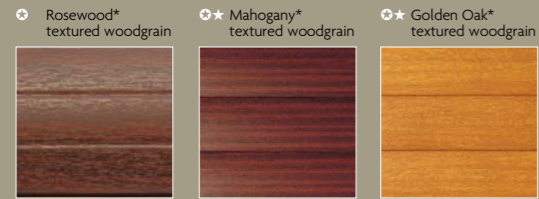

Textured Woodgrain finishes (* subject to surcharge)

Plain colour finishes

* The Rosewood, Mahogany and Golden Oak textured woodgrain finish options are subject to a surcharge. In addition, please note that (as the special finish appears on one side only) textured woodgrain finishes are also unsuitable for external mounting.