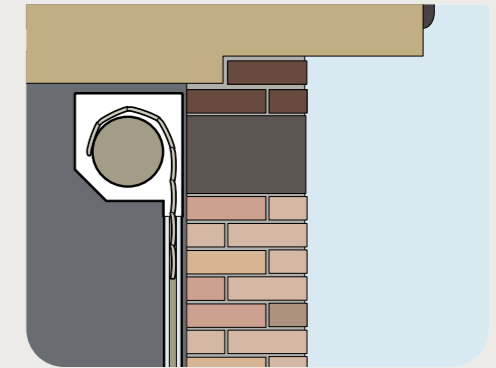

Fitting Options

INTERNAL Face Fixing:

SeceuroGlide is installed INSIDE the opening to the garage. This is ideal where headroom inside the garage isn't seriously restricted. Internal reveal fixing may also be used to great effect in arched openings.

EXTERNAL Face Fixing (NOT SeceuroGlide Excel):

SeceuroGlide is installed IN FRONT of the opening OUTSIDE the garage. This is ideal where internal headroom is particularly restricted. Note, some marking may show over time at the upper corners of the door.